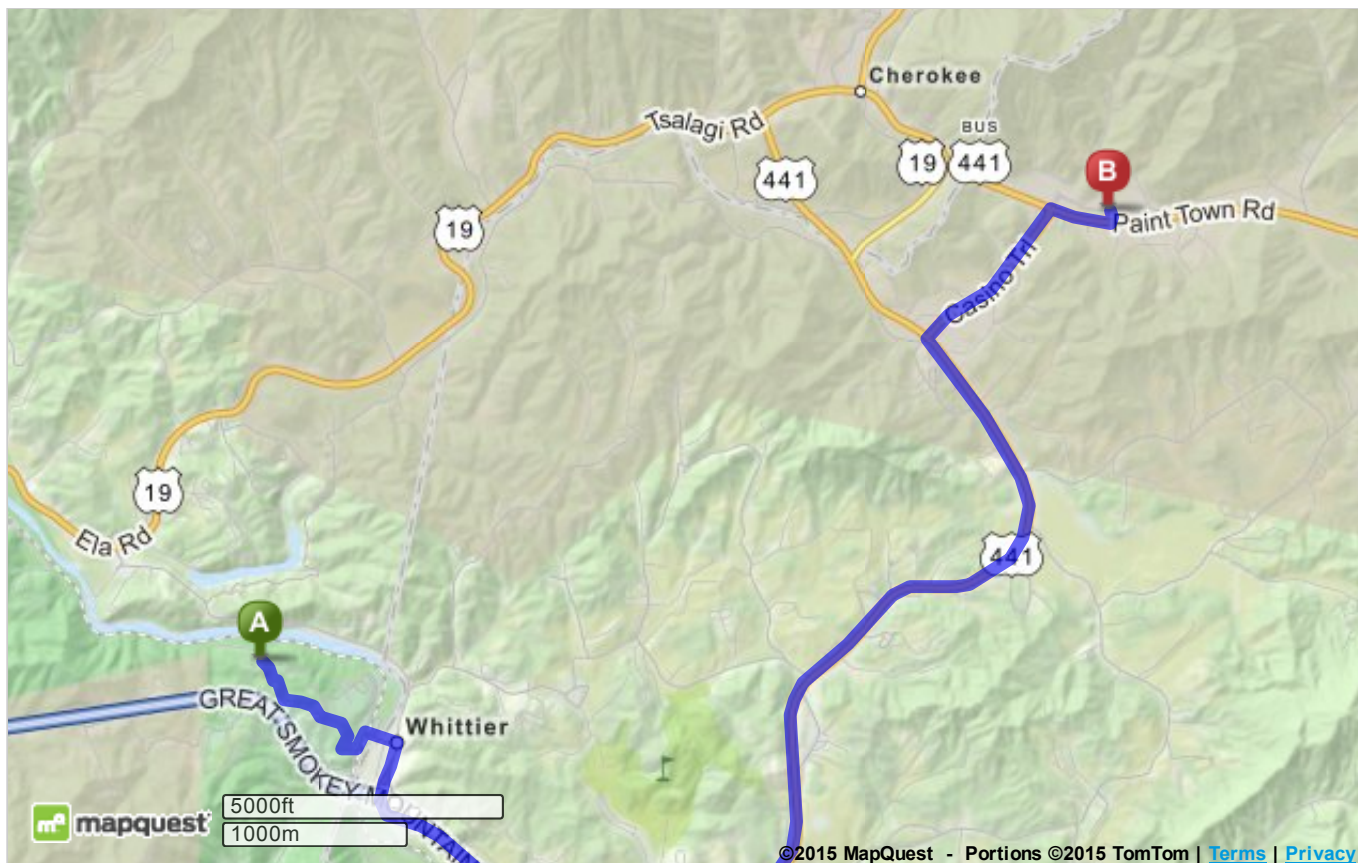

Total Travel Estimate: **8.20 miles - about 13 minutes**

©2015 MapQuest, Inc. Use of directions and maps is subject to the MapQuest Terms of Use. We make no guarantee of the accuracy of their content, road conditions or route usability. You assume all risk of use. [View Terms of Use](#)